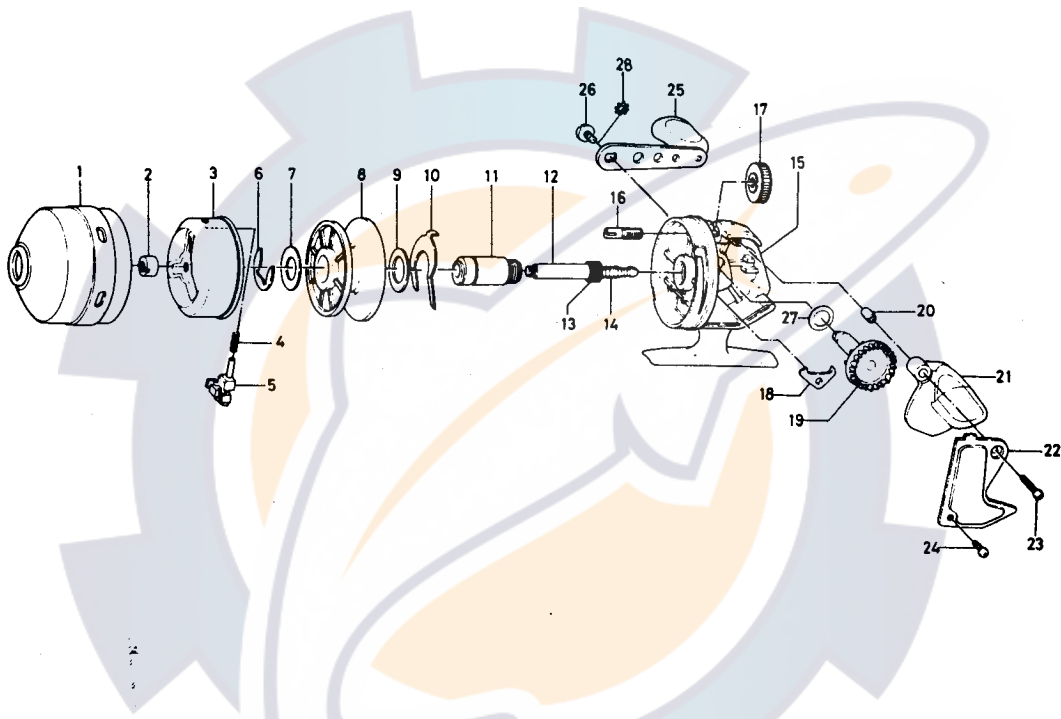

SPINCASTING REEL Apollocast 112S

Key No.	Parts No.	Parts Name	Key No.	Parts No.	Parts Name
1	B27-8201	Front cover	15	B30-8302	Body
2	342-4911	Rotor nut	16	B08-7601	Drag adjusting screw
3	B09-7202	Rotor	17	B08-7401	Drag adjusting dial
4	144-1801	Pick up pin spring	18	110-2721	Anti-reverse claw
5	B09-7302	Pick up pin	19	B08-6301	Drive gear
6	320-0351	Spool retainer	20	B08-6901	Push button sleeve
7	370-4512	Spool washer	21	B08-6801	Push button
8	B27-8301	Spool	22	B08-7015	Body cover
9	370-0412	Spool washer	23	353-8701	Body cover screw (long)
10	B30-7401	Drag adjusting plate	24	351-6601	Body cover screw (short)
11	B12-3301	Shaft metal	25	746-5801	Handle
12	B27-8601	Main shaft	26	B08-7301	Handle screw B
13	B08-6701	Pinion Gear	27	373-0100	Drive gear washer
14	141-2521	Main shaft spring	28	160-8001	Handle washer

Sold as one unit
Main shaft assembly
B27-8501